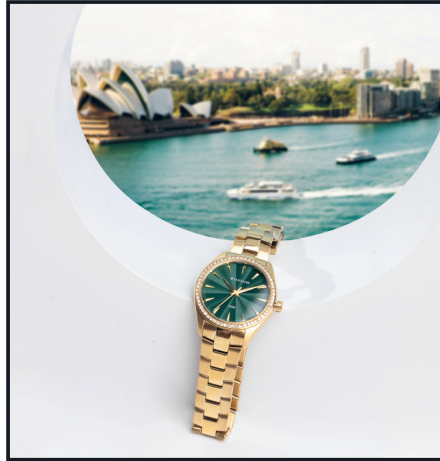

SUPPORT PACKAGE AVAILABLE

In order to elevate this collaboration, we have prepared a range of digital and physical assets. These include;

- Website assets
- Social Assets
- In-store Tricard

After something a little different?

Our Graphics Team are on hand to bring your ideas to life.

SOCIALS