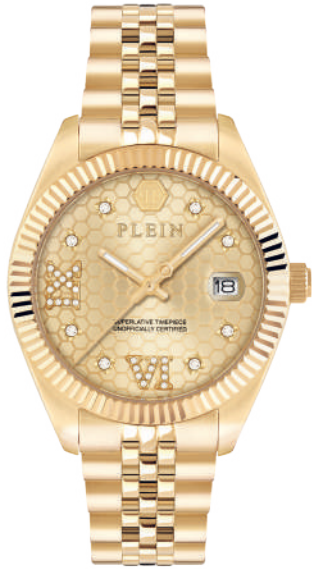

PHILIPP PLEIN

W26 Newness Pictorial

PW2GA0226
AQUASTORM BLK DL GLD
BLK SILC
\$795.00

PW2GA0426
AQUASTORM BLU DL SLV
SLV BRCT
\$895.00

PWJFA1526
\$KELETON 2.0 BLK DL BLK
SILC
\$1,395.00

PWWGA0226
PLEIN DELUXE BLK DL BLK
BRCT
\$1,275.00

PWWGA0326
PLEIN DELUXE BLK DL GLD
BRCT
\$1,275.00

PWYGA0326
EDGE 42MM GRN DL 2 TONE
BRCT
\$945.00

PWZGA0226
EDGE 34MM GRN DL 2 TONE
BRCT
\$945.00

PHILIPP PLEIN

W26 Carryover Pictorial

PWYFA0425

DATE SUPERLATIVE 34MM
GLD DIAL GLD BRCLT
\$895.00

PWYFA0225

DATE SUPERLATIVE 34MM
GRN DIAL GLD SLV BRCLT
\$895.00

PWYFA0125

DATE SUPERLATIVE 34MM
PINK DIAL SLV BRCLT
\$795.00

PWPVA0624

DATE SUPERLATIVE 42MM
BLK BLK DL BLK BRCT
\$895.00

PWPVA0424

DATE SUPERLATIVE 42MM
G2T GRN DL G2T BRCT
\$895.00

PWPVA0224

DATE SUPERLATIVE 42MM
GLD BLK DL BLK LTHR
\$695.00

PWPZA0224

GMT-I CHALLENGER
BAGUETTES 44MM SLV
BLK DL SLV BRCT
\$1,275.00

PWPUA1125

HEXAGON PHANTOM
44MM BLACK DIAL BLACK
IP BRCLT
\$1,395.00

PWPUA0825