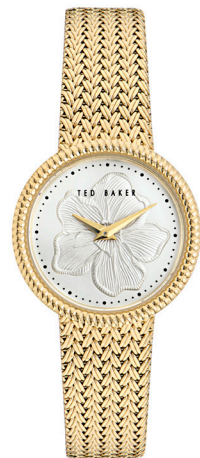

BKPJLF401 AUD 290
Yellow Gold case Yellow gold dial
Yellow gold bracelet

24 mm 50 meters

KEYTHLIN

BKPKTF403 AUD 270
Rose Gold RSST Case Blue Dial Blue
Leather Strap

36 mm 50 meters

FITZROVIA BUMBLE BEE

BKPFZF205 AUD 230
SST Yellow-Gold Case Black Sunray
Dial Black Leather Strap

34 mm 50 meters

FITZROVIA CONSTELLATION

BKPFZS405 AUD 260
Yellow Gold RSST Case Black Dial
Yellow Gold SST Bracelet

34 mm 50 meters

TESSYE

BKPITS406 AUD 310
Rose Gold RSST Case Pink Dial Rose
Gold RSST Chain

17 mm 50 meters

MAYSE

BKPMSF306 AUD 255
Yellow Gold Recycled SST Case, Green
Dial, Yellow Gold Mesh Band

24 mm 50 meters

DARBEY

BKPD AF305 AUD 270
Yellow Gold Recycled SST Case, Green
Dial, Yellow Gold Mesh Band

36 mm 50 meters

EMILY

BKPEMF302 AUD 260
Yellow Gold Recycled SST Case, Silver
Dial, Yellow Gold Bracelet

30 mm 50 meters

EMILY

BKPEMF303 AUD 260
Rose Gold Recycled SST Case, Pink Dial, Rose Gold Bracelet

30 mm 50 meters